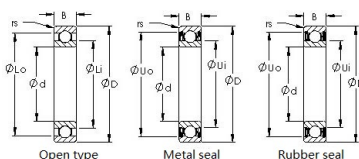

Metric Thin Wall Bearings

select	Inquiry	Bearing Number	Dimensions			Basic Load Rating		Limiting Speed (X1000 RPM)	Weight(Kg)
			d	D	B	Cr(N)	Cor(N)	Grease Oil	
63800	10mm	19mm	7mm	1716	840	37	43	7.4	
63800 2rs	10mm	19mm	7mm	1716	840	37	43	7.4	
63800zz	10mm	19mm	7mm	1716	840	37	43	7.4	
6700	10mm	15mm	3mm	855	435	15	17	1.4	
6700 2rs	10mm	15mm	4mm	855	435	15	17	1.9	
6700zz	10mm	15mm	4mm	855	435	15	17	1.9	
6800	10mm	19mm	5mm	1716	840	37	43	5.6	
6800 2rs	10mm	19mm	5mm	1716	840	37	43	5.6	
6800zz	10mm	19mm	5mm	1716	840	37	43	5.6	
6900	10mm	22mm	6mm	2695	1273	34	41	10	
6900 2rs	10mm	22mm	6mm	2695	1275	34	41	10	
6900zz	10mm	22mm	6mm	2695	1273	34	41	10	
63801	12mm	21mm	7mm	1915	1041	33	39	8.5	
63801 2rs	12mm	21mm	7mm	1915	1041	33	39	8.5	
63801zz	12mm	21mm	7mm	1915	1041	33	39	8.5	
6701	12mm	18mm	4mm	926	530	13	15	3.1	
6701 2rs	12mm	18mm	4mm	926	530	13	15	3.1	
6701zz	12mm	18mm	4mm	926	530	13	15	3.1	
6801	12mm	21mm	5mm	1915	1041	33	39	6.5	
6801 2rs	12mm	21mm	5mm	1915	1041	33	39	6.5	

Metric Thin Wall Bearings

6801zz	12mm	21mm	5mm	1915	1041	33	39	6.5
6901	12mm	24mm	6mm	2886	1466	31	36	12
6901 2rs	12mm	24mm	6mm	2886	1466	31	36	12
6901zz	12mm	24mm	6mm	2886	1466	31	36	12
63802	15mm	24mm	7mm	2073	1253	28	33	10
63802 2rs	15mm	24mm	7mm	2073	1253	28	33	10
63802zz	15mm	24mm	7mm	2073	1253	28	33	10
6702	15mm	21mm	4mm	927	582	11	13	3.6
6702 2rs	15mm	21mm	4mm	937	582	11	13	3.6
6702zz	15mm	21mm	4mm	937	582	11	13	3.6